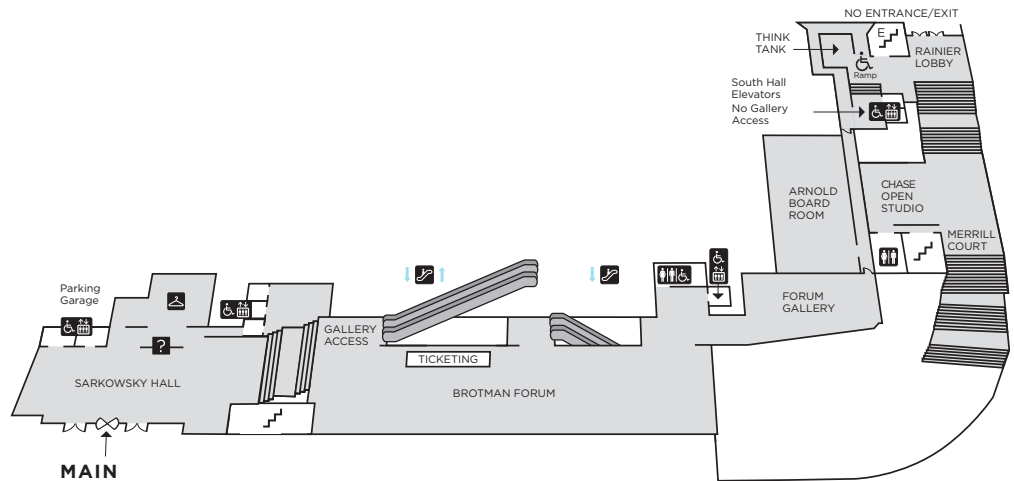

MAP & GUIDE SEATTLE ART MUSEUM

LEVEL 4 GALLERIES

LEVEL 3 GALLERIES

LEVEL 2

LEGEND

- INFORMATION
- RESTROOMS
- FAMILY RESTROOMS
- COAT CHECK
- ESCALATOR
- ELEVATOR
- STAIRS
- EMERGENCY STAIRS
- ATM
- PHONE
- ALL ENTRANCES ADA ACCESSIBLE
- MOBILITY ACCESS

LOWER LEVEL