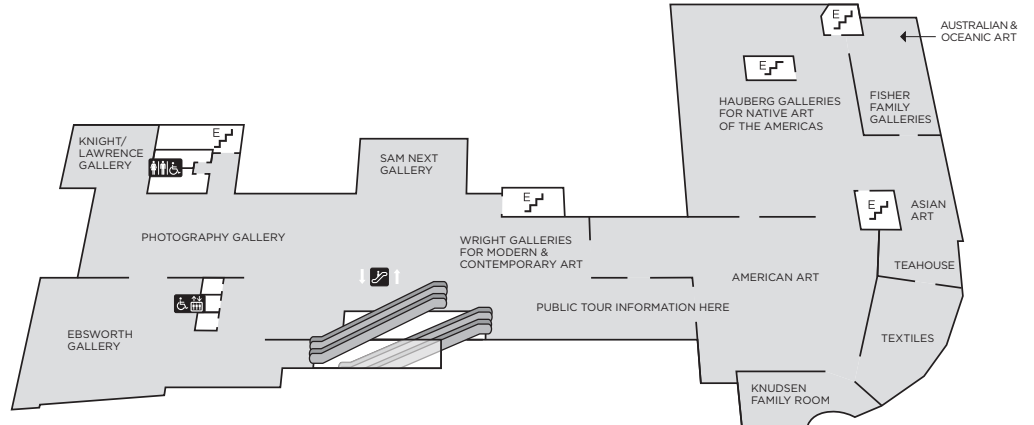

MAP & GUIDE SEATTLE ART MUSEUM

LEVEL 4 GALLERIES

LEVEL 3 GALLERIES

LEVEL 2

LEGEND

- INFORMATION
- RESTROOMS
- FAMILY RESTROOMS
- COAT CHECK
- ESCALATOR
- ELEVATOR
- STAIRS
- EMERGENCY STAIRS
- ATM
- PHONE
- ALL ENTRANCES ADA ACCESSIBLE
- MOBILITY ACCESS

LOWER LEVEL