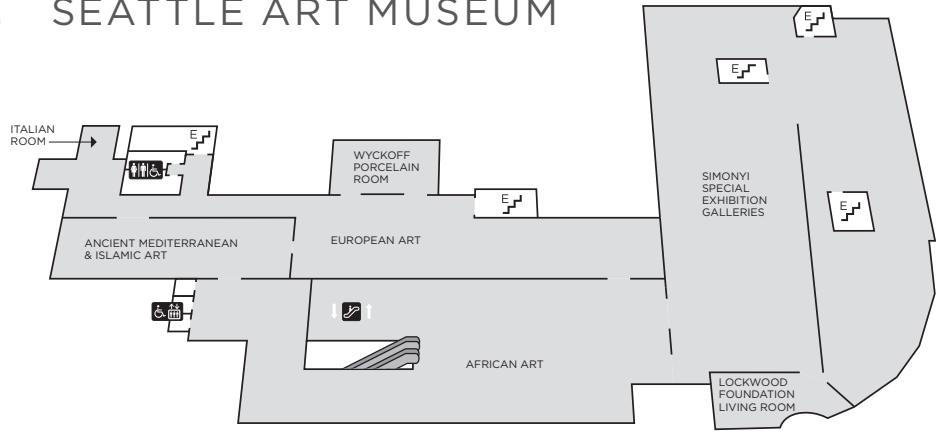

MAP & GUIDE SEATTLE ART MUSEUM

LEVEL 4 GALLERIES

LEVEL 3 GALLERIES

LEVEL 2

LEGEND

- INFORMATION
- RESTROOMS
- FAMILY RESTROOMS
- COAT CHECK
- ESCALATOR
- ELEVATOR
- STAIRS
- EMERGENCY STAIRS
- ATM
- PHONE
- ALL ENTRANCES ADA ACCESSIBLE
- MOBILITY ACCESS

LOWER LEVEL